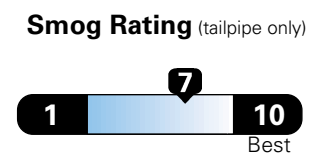

This vehicle emits 357 grams CO2 per mile. The best emits 0 grams per mile (tailpipe only). Producing and distributing fuel also creates emissions; learn more at fuel economy.gov.

Actual results will vary for many reasons, including driving conditions and how you drive and maintain your vehicle. The average new vehicle gets 27 MPG and cost $7,000 to fuel over 5 years. Cost estimates are based on 15,000 miles per year at $2.55 per gallon. MPGe is miles per gasoline gallon equivalent. Vehicle emissions are a significant cause of climate change and smog.

fuel economy.gov

Calculate personalized estimates and compare vehicles