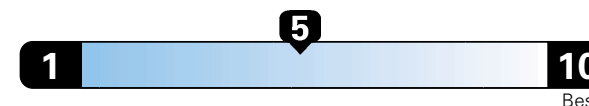

4.0 gallons per 100 miles

You spend

\$750

in fuel costs over 5 years compared to the average new vehicle.

Annual fuel cost
\$1,550

Fuel Economy & Greenhouse Gas Rating (tailpipe only)

This vehicle emits 357 grams CO2 per mile. The best emits 0 grams per mile (tailpipe only). Producing and distributing fuel also creates emissions; learn more at fuel economy.gov.