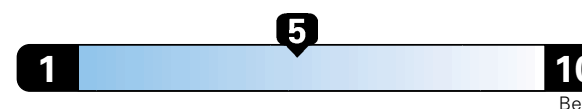

4.0 gallons per 100 miles

Small SUV 2WD range from 18 to 120 MPGe. The best vehicle rates 136 MPGe.

You spend

\$750

in fuel costs over 5 years compared to the average new vehicle.

Annual fuel cost

\$1,550

Fuel Economy & Greenhouse Gas Rating (tailpipe only)