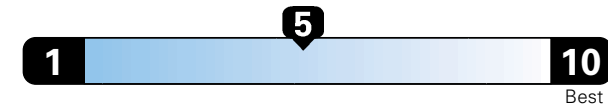

2019 MODEL YEAR

Jeep® RENEGADE LATITUDE FWD

For more information visit: www.jeep.com
or call 1-877-IAM-JEEP

FCA US LLC

THIS VEHICLE IS MANUFACTURED TO MEET SPECIFIC UNITED STATES REQUIREMENTS. THIS VEHICLE IS NOT MANUFACTURED FOR SALE OR REGISTRATION OUTSIDE OF THE UNITED STATES.

MANUFACTURER'S SUGGESTED RETAIL PRICE OF THIS MODEL INCLUDING DEALER PREPARATION

Base Price: $23,875

JEOP RENEGADE LATITUDE 4X2
Exterior Color: Granite Crystal Metallic Clear-Coat Exterior Paint
Interior Color: Black Interior Colors
Interior: Deluxe Cloth High-Back Bucket Seats
Engine: 2.4L I4 Zero Evap M-Air Engine
Transmission: 9-Speed Automatic Transmission
STANDARD EQUIPMENT (UNLESS REPLACED BY OPTIONAL EQUIPMENT)

FUNCTIONAL/SAFETY FEATURES
Advanced Multistage Front Airbags
Supplemental Side-Curtain Front and Rear Airbags
Supplemental Front Seat-Mounted Side Airbags
Driver Inflatable Knee-Bolster Airbag
ParkView® Rear Back-Up Camera
4-Wheel Disc Anti-Lock Brakes
Electric Park Brake
Electronic Stability Control
Electronic Roll Mitigation
All Speed Traction Control
Cruise Control
Push-Button Start
Electric Power Steering
Capless Fuel-Fill
Daytime Running Lamp System
Hill Start Assist
Tire Pressure Monitoring Display
Rear Window Wiper / Washer
Variable Intermittent Windshield Wipers