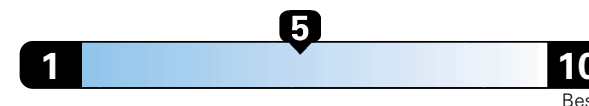

You spend

\$750

in fuel costs over 5 years compared to the average new vehicle.

Annual fuel cost
\$1,550

Fuel Economy & Greenhouse Gas Rating (tailpipe only)

Smog Rating (tailpipe only)

This vehicle emits 357 grams CO2 per mile. The best emits 0 grams per mile (tailpipe only). Producing and distributing fuel also creates emissions; learn more at fuel economy.gov.