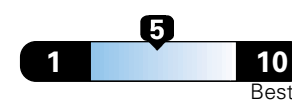

Actual results will vary for many reasons, including driving conditions and how you drive and maintain your vehicle. The average new vehicle gets 27 MPG and cost $7,000 to fuel over 5 years. Cost estimates are based on 15,000 miles per year at $2.55 per gallon. MPGe is miles per gasoline gallon equivalent. Vehicle emissions are a significant cause of climate change and smog.

fuelconomy.gov

Calculate personalized estimates and compare vehicles