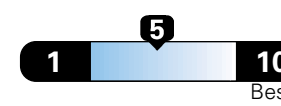

Actual results will vary for many reasons, including driving conditions and how you drive and maintain your vehicle. The average new vehicle gets 27 MPG and cost $7,000 to fuel over 5 years. Cost estimates are based on 15,000 miles per year at $2.55 per gallon. MPGe is miles per gasoline gallon equivalent. Vehicle emissions are a significant cause of climate change and smog.

fuel economy.gov

Calculate personalized estimates and compare vehicles