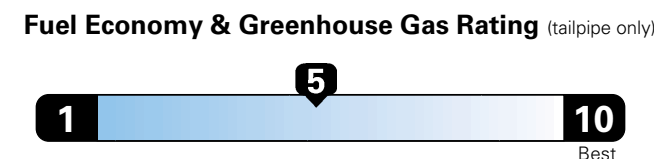

This vehicle emits 357 grams CO2 per mile. The best emits 0 grams per mile (tailpipe only). Producing and distributing fuel also creates emissions; learn more at fuelconomy.gov.

Actual results will vary for many reasons, including driving conditions and how you drive and maintain your vehicle. The average new vehicle gets 27 MPG and cost $7,000 to fuel over 5 years. Cost estimates are based on 15,000 miles per year at $2.55 per gallon. MPGe is miles per gasoline gallon equivalent. Vehicle emissions are a significant cause of climate change and smog.

fuelconomy.gov

Calculate personalized estimates and compare vehicles

GOVERNMENT 5-STAR SAFETY RATINGS

This vehicle has not been rated by the government for frontal crash, side crash or rollover risk.

Source: National Highway Traffic Safety Administration (NHTSA)
www.safercar.gov or 1-888-327-4236

PARTS CONTENT INFORMATION

FOR VEHICLES IN THIS CARLINE:
U.S./CANADIAN PARTS CONTENT: 14%
MAJOR SOURCES OF FOREIGN PARTS CONTENT:

ITALY : 63%

NOTE: PARTS CONTENT DOES NOT INCLUDE FINAL ASSEMBLY, DISTRIBUTION, OR OTHER NON-PARTS COSTS.

FOR THIS VEHICLE:

FINAL ASSEMBLY POINT:
MELFI, ITALY

COUNTRY OF ORIGIN:

ENGINE: UNITED STATES

TRANSMISSION: UNITED STATES

VEHICLE PROTECTION
A PRODUCT OF FCA US LLC

Ask for Mopar Vehicle Protection for your vehicle. We Built It. We Back It.