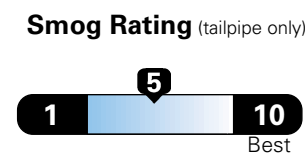

This vehicle emits 357 grams CO2 per mile. The best emits 0 grams per mile (tailpipe only). Producing and distributing fuel also creates emissions; learn more at fuelconomy.gov.

Actual results will vary for many reasons, including driving conditions and how you drive and maintain your vehicle. The average new vehicle gets 27 MPG and cost $7,000 to fuel over 5 years. Cost estimates are based on 15,000 miles per year at $2.55 per gallon. MPGe is miles per gasoline gallon equivalent. Vehicle emissions are a significant cause of climate change and smog.

fuelconomy.gov

Calculate personalized estimates and compare vehicles