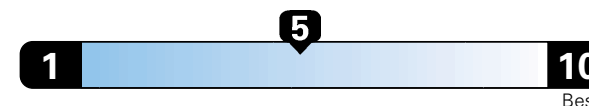

You spend

\$750

in fuel costs over 5 years compared to the average new vehicle.

Annual fuel cost

\$1,550

Fuel Economy & Greenhouse Gas Rating (tailpipe only)

Smog Rating (tailpipe only)

This vehicle emits 357 grams CO2 per mile. The best emits 0 grams per mile (tailpipe only). Producing and distributing fuel also creates emissions; learn more at fuel economy.gov.