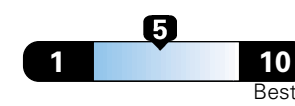

Fuel Economy and Environment

Gasoline Vehicle

Fuel Economy These estimates reflect new EPA methods beginning with 2017 models.
25 MPG
 combined city/hwy
4.0 gallons per 100 miles
 city 22 highway 30

Small SUV 2WD range from 18 to 120 MPGe. The best vehicle rates 136 MPGe.

You spend \$750
 in fuel costs over 5 years compared to the average new vehicle.

Annual fuel cost \$1,550

Fuel Economy & Greenhouse Gas Rating (tailpipe only)

Smog Rating (tailpipe only)

This vehicle emits 357 grams CO2 per mile. The best emits 0 grams per mile (tailpipe only). Producing and distributing fuel also creates emissions; learn more at fuel economy.gov.