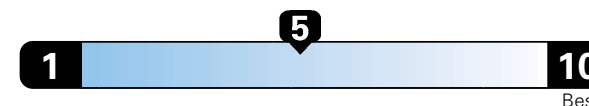

This vehicle emits 357 grams CO2 per mile. The best emits 0 grams per mile (tailpipe only). Producing and distributing fuel also creates emissions; learn more at fuel economy.gov.

Smog Rating (tailpipe only)