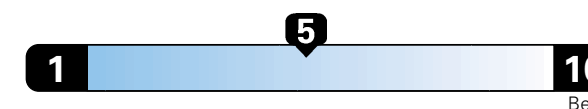

You spend

\$750

in fuel costs over 5 years compared to the average new vehicle.

Annual fuel cost

\$1,550

Fuel Economy & Greenhouse Gas Rating (tailpipe only)

Smog Rating (tailpipe only)

This vehicle emits 357 grams CO2 per mile. The best emits 0 grams per mile (tailpipe only). Producing and distributing fuel also creates emissions; learn more at fuel economy.gov.