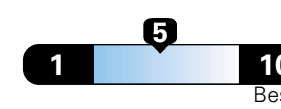

You spend

\$750

in fuel costs over 5 years compared to the average new vehicle.

Annual fuel cost

\$1,550

Fuel Economy & Greenhouse Gas Rating (tailpipe only)

Smog Rating (tailpipe only)

This vehicle emits 357 grams CO2 per mile. The best emits 0 grams per mile (tailpipe only). Producing and distributing fuel also creates emissions; learn more at fuel economy.gov.