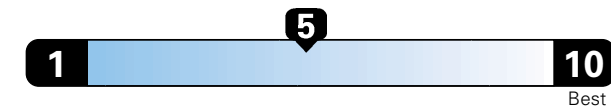

2019 MODEL YEAR

Jeep RENEGADE LATITUDE FWD

For more information visit: www.jeep.com
or call 1-877-IAM-JEEP

FCA US LLC

THIS VEHICLE IS MANUFACTURED TO MEET SPECIFIC UNITED STATES REQUIREMENTS. THIS VEHICLE IS NOT MANUFACTURED FOR SALE OR REGISTRATION OUTSIDE OF THE UNITED STATES.

MANUFACTURER'S SUGGESTED RETAIL PRICE OF THIS MODEL INCLUDING DEALER PREPARATION

Base Price: $23,875

JEOP RENEGADE LATITUDE 4X2
Exterior Color: Alpine White Clear-Coat Exterior Paint
Interior Color: Black Interior Colors
Interior: Deluxe Cloth High-Back Bucket Seats
Engine: 2.4L I4 Zero Evap M-Air Engine
Transmission: 9-Speed Automatic Transmission
STANDARD EQUIPMENT (UNLESS REPLACED BY OPTIONAL EQUIPMENT)

FUNCTIONAL/SAFETY FEATURES
Advanced Multistage Front Airbags
Supplemental Side-Curtain Front and Rear Airbags
Supplemental Front Seat-Mounted Side Airbags
Driver Inflatable Knee-Bolster Airbag
ParkView® Rear Back-Up Camera
4-Wheel Disc Anti-Lock Brakes
Electric Park Brake
Electronic Stability Control
Electronic Roll Mitigation
All Speed Traction Control
Cruise Control
Push-Button Start
Electric Power Steering
Capless Fuel-Fill
Daytime Running Lamp System
Hill Start Assist
Tire Pressure Monitoring Display
Rear Window Wiper / Washer
Variable Intermittent Windshield Wipers