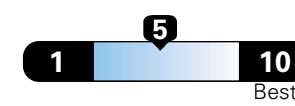

Smog Rating (tailpipe only)

This vehicle emits 357 grams CO2 per mile. The best emits 0 grams per mile (tailpipe only). Producing and distributing fuel also creates emissions; learn more at fuel economy.gov.

Actual results will vary for many reasons, including driving conditions and how you drive and maintain your vehicle. The average new vehicle gets 27 MPG and cost $7,000 to fuel over 5 years. Cost estimates are based on 15,000 miles per year at $2.55 per gallon. MPGe is miles per gasoline gallon equivalent. Vehicle emissions are a significant cause of climate change and smog.

fuel economy.gov

Calculate personalized estimates and compare vehicles

Smartphone QR Code