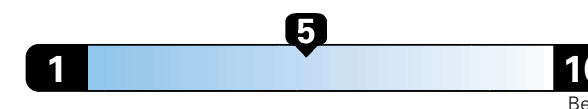

2019 MODEL YEAR

Jeep® RENEGADE LATITUDE FWD

THIS VEHICLE IS MANUFACTURED TO MEET SPECIFIC UNITED STATES REQUIREMENTS. THIS VEHICLE IS NOT MANUFACTURED FOR SALE OR REGISTRATION OUTSIDE OF THE UNITED STATES.

MANUFACTURER'S SUGGESTED RETAIL PRICE OF THIS MODEL INCLUDING DEALER PREPARATION

Base Price: $24,125

JEOP RENEGADE LATITUDE 4X2
Exterior Color: Sting-Gray Clear-Coat Exterior Paint
Interior Color: Black Interior Colors
Interior: Premium Cloth Bucket Seats
Engine: 2.4L I4 Zero Evap M-Air Engine
Transmission: 9-Speed Automatic Transmission
STANDARD EQUIPMENT (UNLESS REPLACED BY OPTIONAL EQUIPMENT)
FUNCTIONAL/SAFETY FEATURES

Advanced Multistage Front Airbags
Supplemental Side-Curtain Front and Rear Airbags
Supplemental Front Seat-Mounted Side Airbags
Driver Inflatable Knee-Bolster Airbag
ParkView® Rear Back-Up Camera
4-Wheel Disc Anti-Lock Brakes
Electric Park Brake
Electronic Stability Control
Electronic Roll Mitigation
All Speed Traction Control
Cruise Control
Push-Button Start
Electric Power Steering
Capless Fuel-Fill
Daytime Running Lamp System
Hill Start Assist
Tire Pressure Monitoring Display
Rear Window Wiper / Washer
Variable Intermittent Windshield Wipers

INTERIOR FEATURES
Uconnect® 4 with 7-Inch Display
SiriusXM® with 1-Year Radio Sub Call 800-643-2112
Apple CarPlay®
Google Android Auto™
Media Hub (USB, Aux)
Integrated Voice Command with Bluetooth®
6-Speakers
A/C Auto Temperature Control with Dual Zone Control
Premium-Wrapped Steering Wheel
Steering Wheel Mounted Audio Controls
Tilt / Telescope Steering Column
Rear 60/40 Folding Seat
Sun Visors with Illuminated Vanity Mirrors
Height Adjust Load Floor

Power Front Windows w/ 1-Touch Up and Down Feature

Carpeted Floor Mats

EXTERIOR FEATURES