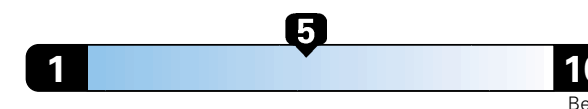

2019 MODEL YEAR

Jeep RENEGADE LATITUDE FWD

THIS VEHICLE IS MANUFACTURED TO MEET SPECIFIC UNITED STATES REQUIREMENTS. THIS VEHICLE IS NOT MANUFACTURED FOR SALE OR REGISTRATION OUTSIDE OF THE UNITED STATES.

MANUFACTURER'S SUGGESTED RETAIL PRICE OF THIS MODEL INCLUDING DEALER PREPARATION

Base Price: $24,125

JEOP RENEGADE LATITUDE 4X2
Exterior Color: Alpine White Clear-Coat Exterior Paint
Interior Color: Black Interior Colors
Interior: Premium Cloth Bucket Seats
Engine: 2.4L I4 Zero Evap M-Air Engine
Transmission: 9-Speed Automatic Transmission
STANDARD EQUIPMENT (UNLESS REPLACED BY OPTIONAL EQUIPMENT)
FUNCTIONAL/SAFETY FEATURES

- Advanced Multistage Front Airbags
- Supplemental Side-Curtain Front and Rear Airbags
- Supplemental Front Seat-Mounted Side Airbags
- Driver Inflatable Knee-Bolster Airbag
- ParkView® Rear Back-Up Camera
- 4-Wheel Disc Anti-Lock Brakes
- Electric Park Brake
- Electronic Stability Control
- Electronic Roll Mitigation
- All Speed Traction Control
- Cruise Control
- Push-Button Start
- Electric Power Steering
- Capless Fuel-Fill
- Daytime Running Lamp System
- Hill Start Assist
- Tire Pressure Monitoring Display
- Rear Window Wiper / Washer
- Variable Intermittent Windshield Wipers

1. INTERIOR FEATURES
2. Uconnect® 4 with 7-Inch Display
   - SiriusXM® with 1-Year Radio Sub Call 800-643-2112
   - Apple CarPlay®
   - Google Android Auto™
   - Media Hub (USB, Aux)
   - Integrated Voice Command with Bluetooth®
   - 6-Speakers
   - A/C Auto Temperature Control with Dual Zone Control
   - Premium-Wrapped Steering Wheel
   - Steering Wheel Mounted Audio Controls
   - Tilt / Telescope Steering Column
   - Rear 60/40 Folding Seat
   - Sun Visors with Illuminated Vanity Mirrors
   - Height Adjust Load Floor

Power Front Windows w/ 1-Touch Up and Down Feature

Carpeted Floor Mats

EXTERIOR FEATURES