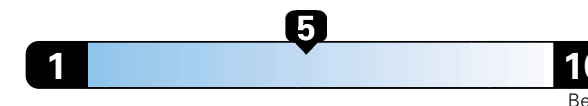

This vehicle emits 357 grams CO2 per mile. The best emits 0 grams per mile (tailpipe only). Producing and distributing fuel also creates emissions; learn more at fuel economy.gov.

Smog Rating (tailpipe only)