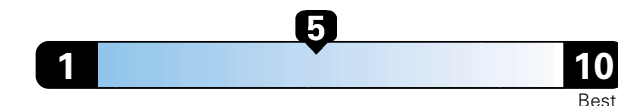

4.0 gallons per 100 miles

You spend

\$750

in fuel costs over 5 years compared to the average new vehicle.

Annual fuel cost

\$1,550

Fuel Economy & Greenhouse Gas Rating (tailpipe only)

Smog Rating (tailpipe only)