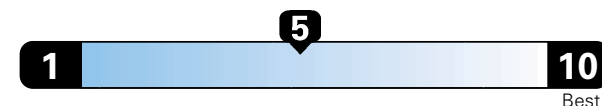

MANUFACTURER'S SUGGESTED RETAIL PRICE OF THIS MODEL INCLUDING DEALER PREPARATION

Base Price: \$23,875

JEOP RENEGADE LATITUDE 4X2
Exterior Color: Colorado Red Clear-Coat Exterior Paint
Interior Color: Black Interior Colors
Interior: Deluxe Cloth High-Back Bucket Seats
Engine: 2.4L I4 Zero Evap M-Air Engine
Transmission: 9-Speed Automatic Transmission
STANDARD EQUIPMENT (UNLESS REPLACED BY OPTIONAL EQUIPMENT)
 FUNCTIONAL/SAFETY FEATURES

Fuel Economy and Environment

Gasoline Vehicle

Fuel Economy These estimates reflect new EPA methods beginning with 2017 models.
25 MPG combined city/hwy
 22 city 30 highway
4.0 gallons per 100 miles

Small SUV 2WD range from 18 to 120 MPGe. The best vehicle rates 136 MPGe.

You spend \$750
 in fuel costs over 5 years compared to the average new vehicle.

Annual fuel cost \$1,550

Fuel Economy & Greenhouse Gas Rating (tailpipe only)

Smog Rating (tailpipe only)

This vehicle emits 357 grams CO2 per mile. The best emits 0 grams per mile (tailpipe only). Producing and distributing fuel also creates emissions; learn more at fuel economy.gov.