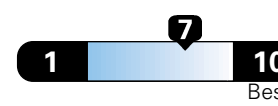

4.0 gallons per 100 miles

You spend

\$750

in fuel costs over 5 years compared to the average new vehicle.

Annual fuel cost

\$1,550

Fuel Economy & Greenhouse Gas Rating (tailpipe only)

Smog Rating (tailpipe only)