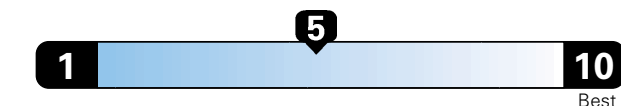

2019 MODEL YEAR

Jeep® RENEGADE LATITUDE FWD

For more information visit: www.jeep.com
or call 1-877-IAM-JEEP

FCA US LLC

THIS VEHICLE IS MANUFACTURED TO MEET SPECIFIC UNITED STATES REQUIREMENTS. THIS VEHICLE IS NOT MANUFACTURED FOR SALE OR REGISTRATION OUTSIDE OF THE UNITED STATES.

MANUFACTURER'S SUGGESTED RETAIL PRICE OF THIS MODEL INCLUDING DEALER PREPARATION

Base Price: $23,875

JEOP RENEGADE LATITUDE 4X2

Exterior Color: Glacier Metallic Exterior Paint

Interior Color: Black Interior Colors

Interior: Deluxe Cloth High-Back Bucket Seats

Engine: 2.4L I4 Zero Evap M-Air Engine

Transmission: 9-Speed Automatic Transmission

STANDARD EQUIPMENT (UNLESS REPLACED BY OPTIONAL EQUIPMENT)

FUNCTIONAL/SAFETY FEATURES

- Advanced Multistage Front Airbags
- Supplemental Side-Curtain Front and Rear Airbags
- Supplemental Front Seat-Mounted Side Airbags
- Driver Inflatable Knee-Bolster Airbag
- ParkView® Rear Back-Up Camera
- 4-Wheel Disc Anti-Lock Brakes
- Electric Park Brake
- Electronic Stability Control
- Electronic Roll Mitigation
- All Speed Traction Control
- Cruise Control
- Push-Button Start
- Electric Power Steering
- Capless Fuel-Fill
- Daytime Running Lamp System
- Hill Start Assist
- Tire Pressure Monitoring Display
- Rear Window Wiper / Washer
- Variable Intermittent Windshield Wipers

INTERIOR FEATURES