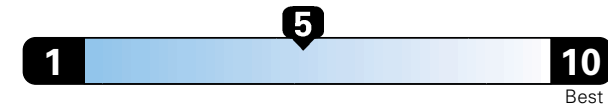

2019 MODEL YEAR

Jeep RENEGADE LATITUDE FWD

For more information visit: www.jeep.com
or call 1-877-IAM-JEEP

FCA US LLC

THIS VEHICLE IS MANUFACTURED TO MEET SPECIFIC UNITED STATES REQUIREMENTS. THIS VEHICLE IS NOT MANUFACTURED FOR SALE OR REGISTRATION OUTSIDE OF THE UNITED STATES.

MANUFACTURER'S SUGGESTED RETAIL PRICE OF THIS MODEL INCLUDING DEALER PREPARATION

Base Price: $23,875

JEOP RENEGADE LATITUDE 4X2
Exterior Color: Black Clear-Coat Exterior Paint
Interior Color: Black Interior Colors
Interior: Deluxe Cloth High-Back Bucket Seats
Engine: 2.4L I4 Zero Evap M-Air Engine
Transmission: 9-Speed Automatic Transmission
STANDARD EQUIPMENT (UNLESS REPLACED BY OPTIONAL EQUIPMENT)

FUNCTIONAL/SAFETY FEATURES

Advanced Multistage Front Airbags
Supplemental Side-Curtain Front and Rear Airbags
Supplemental Front Seat-Mounted Side Airbags
Driver Inflatable Knee-Bolster Airbag
ParkView® Rear Back-Up Camera
4-Wheel Disc Anti-Lock Brakes
Electric Park Brake
Electronic Stability Control
Electronic Roll Mitigation
All Speed Traction Control
Cruise Control
Push-Button Start
Electric Power Steering
Capless Fuel-Fill
Daytime Running Lamp System
Hill Start Assist
Tire Pressure Monitoring Display
Rear Window Wiper / Washer
Variable Intermittent Windshield Wipers

INTERIOR FEATURES