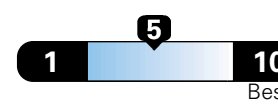

Smog Rating (tailpipe only)

This vehicle emits 357 grams CO2 per mile. The best emits 0 grams per mile (tailpipe only). Producing and distributing fuel also creates emissions; learn more at fuel economy.gov.

Actual results will vary for many reasons, including driving conditions and how you drive and maintain your vehicle. The average new vehicle gets 27 MPG and cost $7,000 to fuel over 5 years. Cost estimates are based on 15,000 miles per year at $2.55 per gallon. MPGe is miles per gasoline gallon equivalent. Vehicle emissions are a significant cause of climate change and smog.

fuel economy.gov

Calculate personalized estimates and compare vehicles