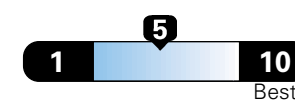

Smog Rating (tailpipe only)

This vehicle emits 357 grams CO2 per mile. The best emits 0 grams per mile (tailpipe only). Producing and distributing fuel also creates emissions; learn more at fuel economy.gov.

Actual results will vary for many reasons, including driving conditions and how you drive and maintain your vehicle. The average new vehicle gets 27 MPG and cost $7,000 to fuel over 5 years. Cost estimates are based on 15,000 miles per year at $2.55 per gallon. MPGe is miles per gasoline gallon equivalent. Vehicle emissions are a significant cause of climate change and smog.

fuel economy.gov

Calculate personalized estimates and compare vehicles