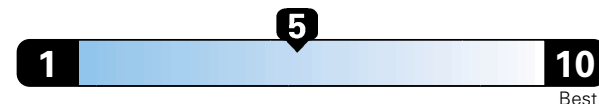

4.0 gallons per 100 miles

You spend

\$750

in fuel costs
over 5 years
compared to the
average new vehicle.

Annual fuel cost

\$1,550

Fuel Economy & Greenhouse Gas Rating (tailpipe only)

Smog Rating (tailpipe only)