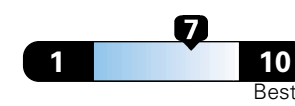

4.0 gallons per 100 miles

You spend

\$750

in fuel costs over 5 years compared to the average new vehicle.

Annual fuel cost

\$1,550

Fuel Economy & Greenhouse Gas Rating (tailpipe only)

Smog Rating (tailpipe only)