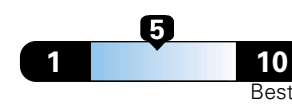

4.0 gallons per 100 miles

You spend

\$750

in fuel costs over 5 years compared to the average new vehicle.

Annual fuel cost \$1,550

Fuel Economy & Greenhouse Gas Rating (tailpipe only)

Smog Rating (tailpipe only)