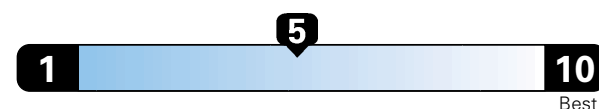

Fuel Economy & Greenhouse Gas Rating (tailpipe only)

This vehicle emits 357 grams CO2 per mile. The best emits 0 grams per mile (tailpipe only). Producing and distributing fuel also creates emissions; learn more at fuel economy.gov.