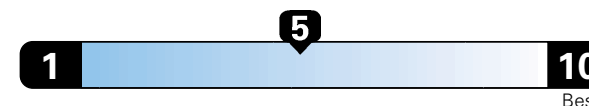

MANUFACTURER'S SUGGESTED RETAIL PRICE OF THIS MODEL INCLUDING DEALER PREPARATION

Base Price: \$23,875

JEOP RENEGADE LATITUDE 4X2
Exterior Color: Black Clear-Coat Exterior Paint
Interior Color: Black Interior Colors
Interior: Premium Cloth Bucket Seats
Engine: 2.4L I4 Zero Evap M-Air Engine
Transmission: 9-Speed Automatic Transmission
STANDARD EQUIPMENT (UNLESS REPLACED BY OPTIONAL EQUIPMENT)
 FUNCTIONAL/SAFETY FEATURES

4.0 gallons per 100 miles

You spend

\$750

in fuel costs over 5 years compared to the average new vehicle.

Annual fuel cost \$1,550

Fuel Economy & Greenhouse Gas Rating (tailpipe only)

Smog Rating (tailpipe only)