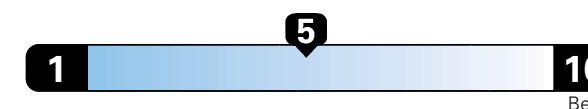

4.0 gallons per 100 miles

Small SUV 2WD range from 18 to 120 MPGe. The best vehicle rates 136 MPGe.

You spend

\$750

in fuel costs over 5 years compared to the average new vehicle.

Annual fuel cost

\$1,550

Fuel Economy & Greenhouse Gas Rating (tailpipe only)