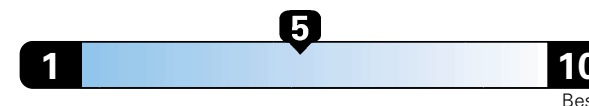

4.0 gallons per 100 miles

You spend

\$750

in fuel costs over 5 years compared to the average new vehicle.

Annual fuel cost
\$1,550

Fuel Economy & Greenhouse Gas Rating (tailpipe only)

Smog Rating (tailpipe only)