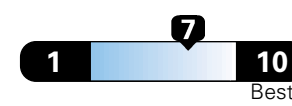

Smog Rating (tailpipe only)

Actual results will vary for many reasons, including driving conditions and how you drive and maintain your vehicle. The average new vehicle gets 27 MPG and cost $7,000 to fuel over 5 years. Cost estimates are based on 15,000 miles per year at $2.55 per gallon. MPGe is miles per gasoline gallon equivalent. Vehicle emissions are a significant cause of climate change and smog.

fuelconomy.gov

Calculate personalized estimates and compare vehicles