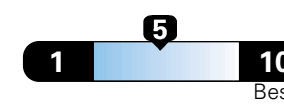

MANUFACTURER'S SUGGESTED RETAIL PRICE OF THIS MODEL INCLUDING DEALER PREPARATION

Base Price: \$23,875

JEOP RENEGADE LATITUDE 4X2
Exterior Color: Granite Crystal Metallic Clear-Coat Exterior Paint
Interior Color: Black / Ski Grey Interior Colors
Interior: Premium Cloth Bucket Seats
Engine: 2.4L I4 Zero Evap M-Air Engine
Transmission: 9-Speed Automatic Transmission
STANDARD EQUIPMENT (UNLESS REPLACED BY OPTIONAL EQUIPMENT)
 FUNCTIONAL/SAFETY FEATURES

Fuel Economy and Environment

Gasoline Vehicle

Fuel Economy These estimates reflect new EPA methods beginning with 2017 models.
25 MPG
 combined city/hwy
4.0 gallons per 100 miles
 city 22 highway 30

Small SUV 2WD range from 18 to 120 MPGe. The best vehicle rates 136 MPGe.

You spend \$750
 in fuel costs over 5 years compared to the average new vehicle.

Annual fuel cost \$1,550

Fuel Economy & Greenhouse Gas Rating (tailpipe only)

Smog Rating (tailpipe only)

This vehicle emits 357 grams CO2 per mile. The best emits 0 grams per mile (tailpipe only). Producing and distributing fuel also creates emissions; learn more at fuel economy.gov.