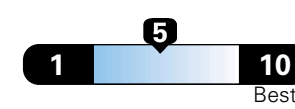

Fuel Economy and Environment

Gasoline Vehicle

Fuel Economy These estimates reflect new EPA methods beginning with 2017 models.

25 MPG
combined city/hwy
22 city 30 highway

Small SUV 2WD range from 18 to 120 MPGe. The best vehicle rates 136 MPGe.

4.0 gallons per 100 miles

You spend

\$750

in fuel costs over 5 years compared to the average new vehicle.

Annual fuel cost

\$1,550

Fuel Economy & Greenhouse Gas Rating (tailpipe only)

Smog Rating (tailpipe only)