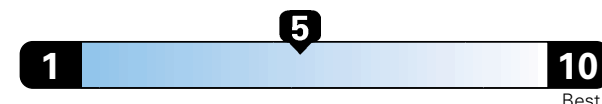

MANUFACTURER'S SUGGESTED RETAIL PRICE OF THIS MODEL INCLUDING DEALER PREPARATION

Base Price: \$23,875

JEOP RENEGADE LATITUDE 4X2
Exterior Color: Alpine White Clear-Coat Exterior Paint
Interior Color: Black Interior Colors
Interior: Premium Cloth Bucket Seats
Engine: 2.4L I4 Zero Evap M-Air Engine
Transmission: 9-Speed Automatic Transmission
STANDARD EQUIPMENT (UNLESS REPLACED BY OPTIONAL EQUIPMENT)
 FUNCTIONAL/SAFETY FEATURES

4.0 gallons per 100 miles

You spend

\$750

in fuel costs over 5 years compared to the average new vehicle.

Annual fuel cost

\$1,550

Fuel Economy & Greenhouse Gas Rating (tailpipe only)

Smog Rating (tailpipe only)