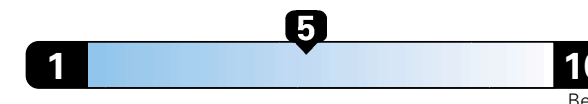

This vehicle emits 357 grams CO2 per mile. The best emits 0 grams per mile (tailpipe only). Producing and distributing fuel also creates emissions; learn more at fuel economy.gov.

Actual results will vary for many reasons, including driving conditions and how you drive and maintain your vehicle. The average new vehicle gets 27 MPG and cost $7,000 to fuel over 5 years. Cost estimates are based on 15,000 miles per year at $2.55 per gallon. MPGe is miles per gasoline gallon equivalent. Vehicle emissions are a significant cause of climate change and smog.

fuel economy.gov

Calculate personalized estimates and compare vehicles