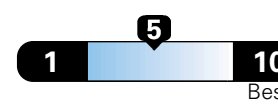

4.0 gallons per 100 miles

You spend

\$750

in fuel costs over 5 years compared to the average new vehicle.

Annual fuel cost

\$1,550

Fuel Economy & Greenhouse Gas Rating (tailpipe only)

Smog Rating (tailpipe only)