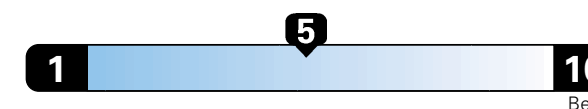

2019 MODEL YEAR

Jeep® RENEGADE LATITUDE FWD

For more information visit: www.jeep.com
or call 1-877-IAM-JEEP

FCA US LLC

THIS VEHICLE IS MANUFACTURED TO MEET SPECIFIC UNITED STATES REQUIREMENTS. THIS VEHICLE IS NOT MANUFACTURED FOR SALE OR REGISTRATION OUTSIDE OF THE UNITED STATES.

MANUFACTURER'S SUGGESTED RETAIL PRICE OF THIS MODEL INCLUDING DEALER PREPARATION

Base Price: $23,875

JEOP RENEGADE LATITUDE 4X2
Exterior Color: Glacier Metallic Exterior Paint
Interior Color: Black Interior Colors
Interior: Premium Cloth Bucket Seats
Engine: 2.4L I4 Zero Evap M-Air Engine
Transmission: 9-Speed Automatic Transmission
STANDARD EQUIPMENT (UNLESS REPLACED BY OPTIONAL EQUIPMENT)
FUNCTIONAL/SAFETY FEATURES

- Advanced Multistage Front Airbags
- Supplemental Side-Curtain Front and Rear Airbags
- Supplemental Front Seat-Mounted Side Airbags
- Driver Inflatable Knee-Bolster Airbag
- ParkView® Rear Back-Up Camera
- 4-Wheel Disc Anti-Lock Brakes
- Electric Park Brake
- Electronic Stability Control
- Electronic Roll Mitigation
- All Speed Traction Control
- Cruise Control
- Push-Button Start
- Electric Power Steering
- Capless Fuel-Fill
- Daytime Running Lamp System
- Hill Start Assist
- Tire Pressure Monitoring Display
- Rear Window Wiper / Washer
- Variable Intermittent Windshield Wipers

1. INTERIOR FEATURES
2. Uconnect® 4 with 7-Inch Display
   - SiriusXM® with 1-Year Radio Sub Call 800-643-2112
   - Apple CarPlay®
   - Google Android Auto™
   - Media Hub (USB, Aux)
   - Integrated Voice Command with Bluetooth®
   - 6-Speakers
   - A/C Auto Temperature Control with Dual Zone Control
   - Premium-Wrapped Steering Wheel
   - Steering Wheel Mounted Audio Controls
   - Tilt / Telescope Steering Column
   - Rear 60/40 Folding Seat
   - Sun Visors with Illuminated Vanity Mirrors
   - Height Adjust Load Floor