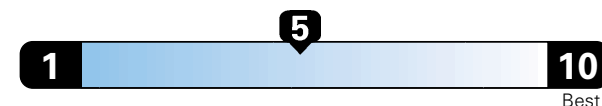

MANUFACTURER'S SUGGESTED RETAIL PRICE OF THIS MODEL INCLUDING DEALER PREPARATION

Base Price: \$23,875

JEOP RENEGADE LATITUDE 4X2
Exterior Color: Granite Crystal Metallic Clear-Coat Exterior Paint
Interior Color: Black Interior Colors
Interior: Deluxe Cloth High-Back Bucket Seats
Engine: 2.4L I4 Zero Evap M-Air Engine
Transmission: 9-Speed Automatic Transmission

4.0 gallons per 100 miles

You spend

\$750

in fuel costs
 over 5 years
 compared to the
 average new vehicle.

Annual fuel cost

\$1,550

Fuel Economy & Greenhouse Gas Rating (tailpipe only)

Smog Rating (tailpipe only)