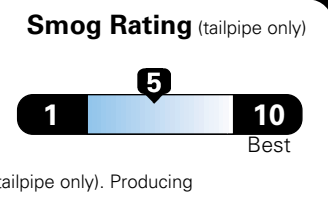

This vehicle emits 357 grams CO2 per mile. The best emits 0 grams per mile (tailpipe only). Producing and distributing fuel also creates emissions; learn more at fuelconomy.gov.

Actual results will vary for many reasons, including driving conditions and how you drive and maintain your vehicle. The average new vehicle gets 27 MPG and cost $7,000 to fuel over 5 years. Cost estimates are based on 15,000 miles per year at $2.55 per gallon. MPGe is miles per gasoline gallon equivalent. Vehicle emissions are a significant cause of climate change and smog.

fuelconomy.gov

Calculate personalized estimates and compare vehicles