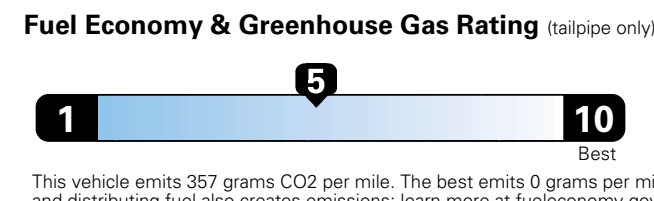

Fuel Economy and Environment

Gasoline Vehicle

Fuel Economy These estimates reflect new EPA methods beginning with 2017 models.

25 MPG combined city/hwy
22 city 30 highway

4.0 gallons per 100 miles

Small SUV 2WD range from 18 to 120 MPGe. The best vehicle rates 136 MPGe.

You spend \$750
in fuel costs over 5 years compared to the average new vehicle.

Annual fuel cost \$1,550

This vehicle emits 357 grams CO2 per mile. The best emits 0 grams per mile (tailpipe only). Producing and distributing fuel also creates emissions; learn more at fuelconomy.gov.