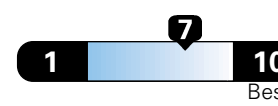

4.0 gallons per 100 miles

You spend

\$750

in fuel costs over 5 years compared to the average new vehicle.

Annual fuel cost
\$1,550

Fuel Economy & Greenhouse Gas Rating (tailpipe only)

Smog Rating (tailpipe only)