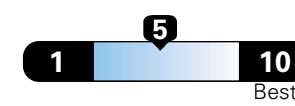

4.0 gallons per 100 miles

You spend

\$750

in fuel costs over 5 years compared to the average new vehicle.

Annual fuel cost **\$1,550**

Fuel Economy & Greenhouse Gas Rating (tailpipe only)

Smog Rating (tailpipe only)