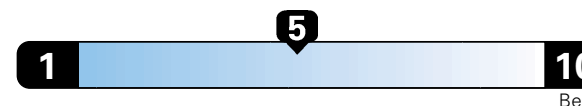

4.0 gallons per 100 miles

You spend

\$750

in fuel costs over 5 years compared to the average new vehicle.

Annual fuel cost **\$1,550**

Fuel Economy & Greenhouse Gas Rating (tailpipe only)

Smog Rating (tailpipe only)