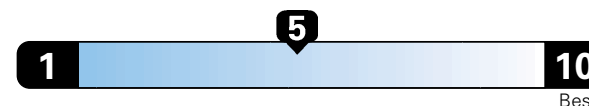

This vehicle emits 357 grams CO2 per mile. The best emits 0 grams per mile (tailpipe only). Producing and distributing fuel also creates emissions; learn more at fuel economy.gov.

Actual results will vary for many reasons, including driving conditions and how you drive and maintain your vehicle. The average new vehicle gets 27 MPG and cost $7,000 to fuel over 5 years. Cost estimates are based on 15,000 miles per year at $2.55 per gallon. MPGe is miles per gasoline gallon equivalent. Vehicle emissions are a significant cause of climate change and smog.

fuel economy.gov

Calculate personalized estimates and compare vehicles