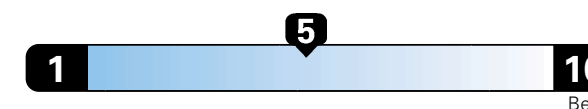

MANUFACTURER'S SUGGESTED RETAIL PRICE OF THIS MODEL INCLUDING DEALER PREPARATION

Base Price: \$23,875

JEOP RENEGADE LATITUDE 4X2
Exterior Color: Glacier Metallic Exterior Paint
Interior Color: Black Interior Colors
Interior: Premium Cloth Bucket Seats
Engine: 2.4L I4 Zero Evap M-Air Engine
Transmission: 9-Speed Automatic Transmission
STANDARD EQUIPMENT (UNLESS REPLACED BY OPTIONAL EQUIPMENT)
 FUNCTIONAL/SAFETY FEATURES

4.0 gallons per 100 miles

You spend

\$750

in fuel costs over 5 years compared to the average new vehicle.

Annual fuel cost \$1,550

Fuel Economy & Greenhouse Gas Rating (tailpipe only)

Smog Rating (tailpipe only)