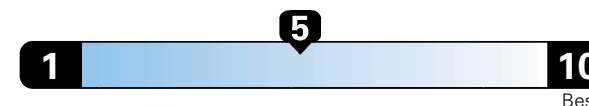

4.0 gallons per 100 miles

You spend

\$750

in fuel costs
over 5 years
compared to the
average new vehicle.

Annual fuel cost

\$1,550

Fuel Economy & Greenhouse Gas Rating (tailpipe only)

Smog Rating (tailpipe only)