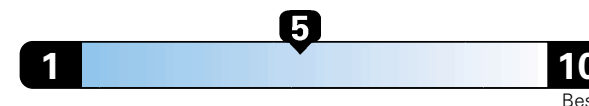

4.0 gallons per 100 miles

You spend

\$750

in fuel costs over 5 years compared to the average new vehicle.

Annual fuel cost

\$1,550

Fuel Economy & Greenhouse Gas Rating (tailpipe only)

This vehicle emits 357 grams CO2 per mile. The best emits 0 grams per mile (tailpipe only). Producing and distributing fuel also creates emissions; learn more at fuel economy.gov.