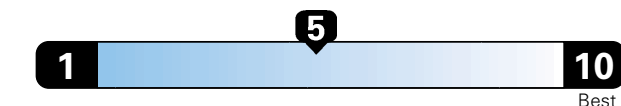

2019 MODEL YEAR

Jeep RENEGADE LATITUDE FWD

For more information visit: www.jeep.com
or call 1-877-IAM-JEEP

FCA US LLC

THIS VEHICLE IS MANUFACTURED TO MEET SPECIFIC UNITED STATES REQUIREMENTS. THIS VEHICLE IS NOT MANUFACTURED FOR SALE OR REGISTRATION OUTSIDE OF THE UNITED STATES.

MANUFACTURER'S SUGGESTED RETAIL PRICE OF THIS MODEL INCLUDING DEALER PREPARATION

Base Price: $23,875

JEOP RENEGADE LATITUDE 4X2
Exterior Color: Alpine White Clear-Coat Exterior Paint
Interior Color: Black / Ski Grey Interior Colors
Interior: Premium Cloth Bucket Seats
Engine: 2.4L I4 Zero Evap M-Air Engine
Transmission: 9-Speed Automatic Transmission

STANDARD EQUIPMENT (UNLESS REPLACED BY OPTIONAL EQUIPMENT)

FUNCTIONAL/SAFETY FEATURES

Advanced Multistage Front Airbags
Supplemental Side-Curtain Front and Rear Airbags
Supplemental Front Seat-Mounted Side Airbags
Driver Inflatable Knee-Bolster Airbag
ParkView® Rear Back-Up Camera
4-Wheel Disc Anti-Lock Brakes
Electric Park Brake
Electronic Stability Control
Electronic Roll Mitigation
All Speed Traction Control
Cruise Control
Push-Button Start
Electric Power Steering
Capless Fuel-Fill
Daytime Running Lamp System
Hill Start Assist
Tire Pressure Monitoring Display
Rear Window Wiper / Washer
Variable Intermittent Windshield Wipers

INTERIOR FEATURES