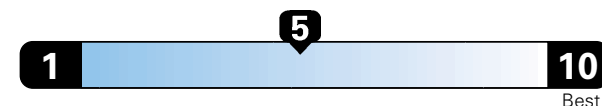

MANUFACTURER'S SUGGESTED RETAIL PRICE OF THIS MODEL INCLUDING DEALER PREPARATION

Base Price: \$23,875

JEOP RENEGADE LATITUDE 4X2
Exterior Color: Jetset Blue Clear-Coat Exterior Paint
Interior Color: Black Interior Colors
Interior: Premium Cloth Bucket Seats
Engine: 2.4L I4 Zero Evap M-Air Engine
Transmission: 9-Speed Automatic Transmission
STANDARD EQUIPMENT (UNLESS REPLACED BY OPTIONAL EQUIPMENT)
 FUNCTIONAL/SAFETY FEATURES

4.0 gallons per 100 miles

You spend

\$750

in fuel costs over 5 years compared to the average new vehicle.

Annual fuel cost \$1,550

Fuel Economy & Greenhouse Gas Rating (tailpipe only)

Smog Rating (tailpipe only)