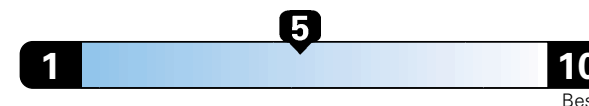

You spend

\$750

in fuel costs over 5 years compared to the average new vehicle.

Annual fuel cost

\$1,550

Fuel Economy & Greenhouse Gas Rating (tailpipe only)

Smog Rating (tailpipe only)

This vehicle emits 357 grams CO2 per mile. The best emits 0 grams per mile (tailpipe only). Producing and distributing fuel also creates emissions; learn more at fuelconomy.gov.