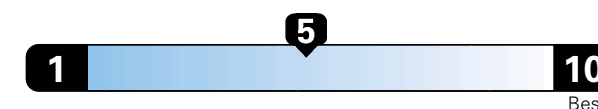

MANUFACTURER'S SUGGESTED RETAIL PRICE OF THIS MODEL INCLUDING DEALER PREPARATION

Base Price: \$23,875

JEOP RENEGADE LATITUDE 4X2
Exterior Color: Alpine White Clear-Coat Exterior Paint
Interior Color: Black Interior Colors
Interior: Premium Cloth Bucket Seats
Engine: 2.4L I4 Zero Evap M-Air Engine
Transmission: 9-Speed Automatic Transmission
STANDARD EQUIPMENT (UNLESS REPLACED BY OPTIONAL EQUIPMENT)
 FUNCTIONAL/SAFETY FEATURES

4.0 gallons per 100 miles

You spend

\$750

in fuel costs over 5 years compared to the average new vehicle.

Annual fuel cost

\$1,550

Fuel Economy & Greenhouse Gas Rating (tailpipe only)

Smog Rating (tailpipe only)